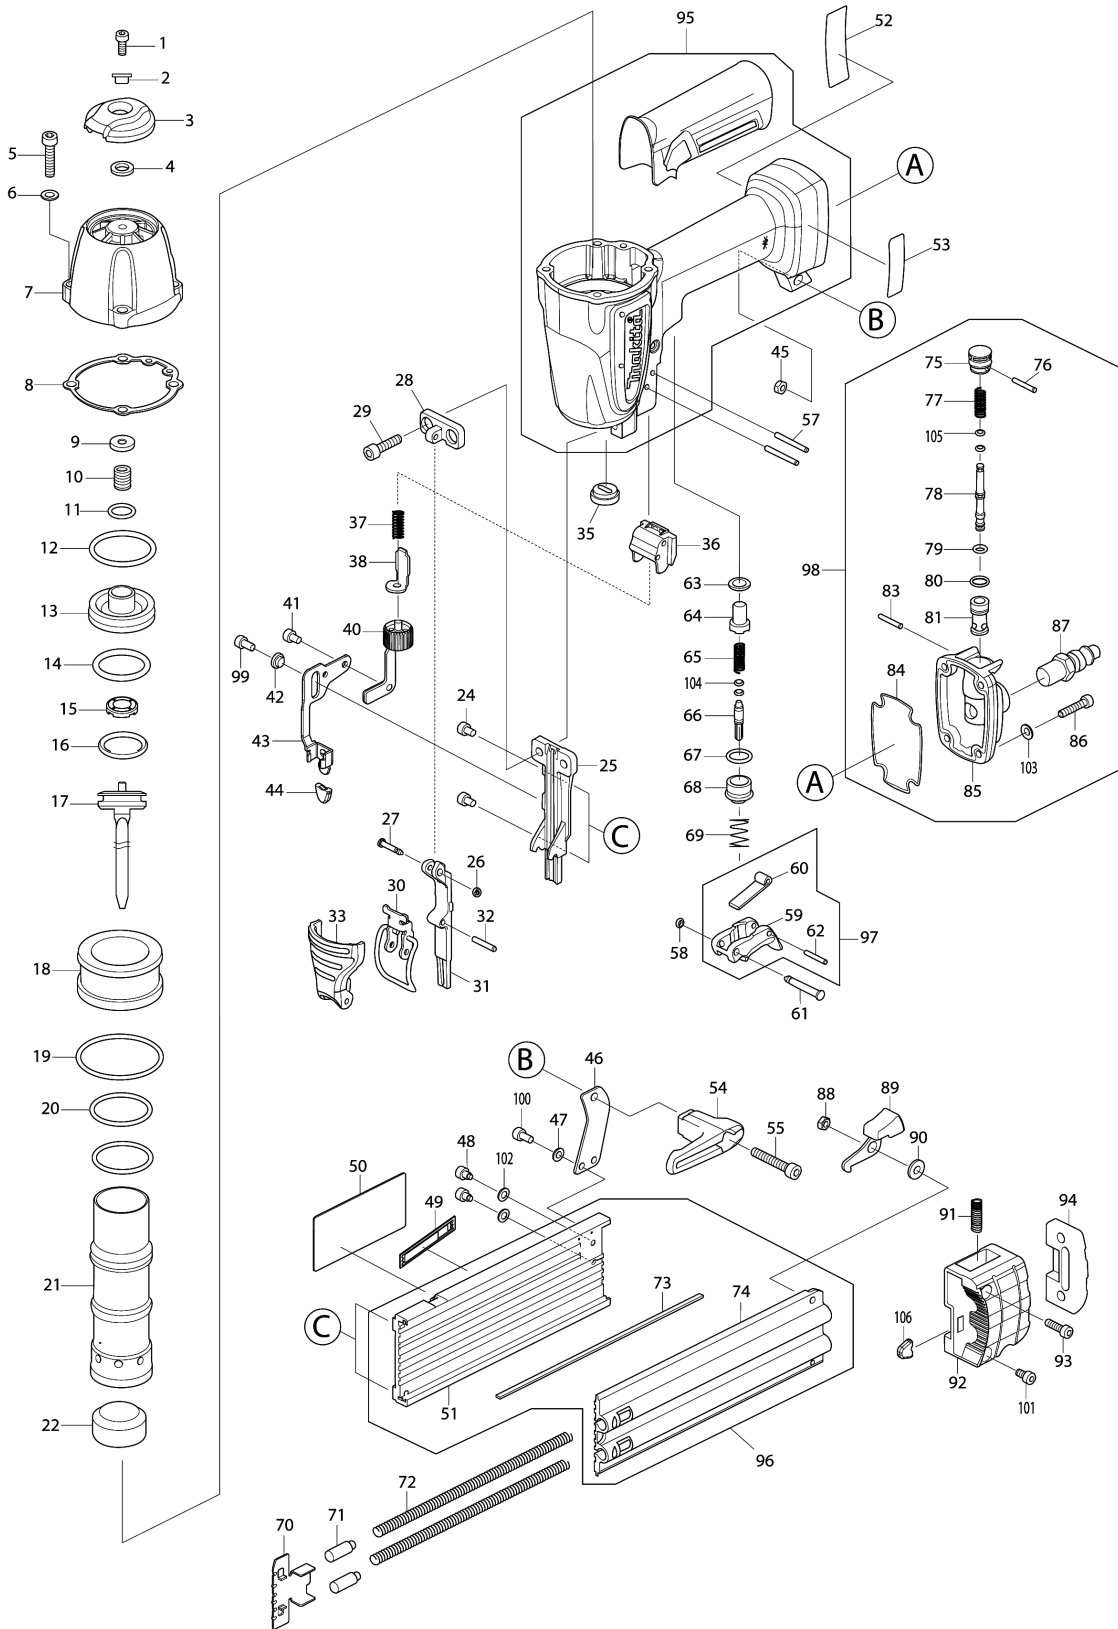

## Model No.AF506 PNEUMATIC BRAD NAILER

Position	Référence pièce	Description	Echange	QTE	New/Old	Option 1	Option 2	COMMENTAIRE
001	HY00000001	VIS HEX M4X10		1		0	P1	
002	HY00000002	BAGUE 4		1		0	P1	
003	HY00000508	EXHAUSTCOVER		1				
004	HY00000004	RONDELLE CAOUTCHOUC		1		0	P1	
005	HY00000049	VIS HEX M5X22		4		0	P1	
006	HY00000160	FLAT WASHER 5		4				
007	HY00000511	TOPCAP		1				
008	HY00000509	TOPCAPGASCKET		1				
009	HY00000008	BUTEE V		1		0	P1	
010	HY00000629	COMPRESSIONSPRING7		1				
011	HY00000010	O-RING 12		1		0	P1	
012	HY00000011	O-RING 33		1		0	P1	
013	HY00000507	HEADVALVE		1				
014	HY00000408	ORING26.5		1				
015	HY00000014	BUTEE P		1		0	P1	
016	HY00000400	ORING22.5		1				
017	HY00000911	DRIVER COMPLETE		1				
018	HY00000912	CYLINDER SEPARATER		1				
019	HY00000016	O-RING 46		1		0	P1	
020	HY00000409	ORING30.5		2				
021	HY00000913	CYLINDER		1				
022	HY00000546	FRONTCUSHION		1				
024	HY00000074	VIS HEX M4X8		2		0	P1	
025	HY00000914	DRIVER GUIDE		1				
026	HY00000043	ANNEAU CAOUTCHOUC 2		1		0	P1	
027	HY00000915	COVER PLATE PIN		1				
028	HY00000916	PLATE		1				
029	HY00000005	VIS HEX M5X20		2		0	P1	
030	HY00000917	LATCH		1				
031	HY00000918	DOOR		1				
032	HY00000531	SPRINGPIN3-22		1				
033	HY00000919	LATCH COVER		1				
035	HY00000023	OBTURATEUR		1		0	P1	
036	HY00000506	HOLDER		1				
037	HY00000421	COMPRESSIONSPRING5		1				
038	HY00000444	UPPERYOKE		1				
040	HY00000950	CONTACT ARM COMPLETE		1				
041	HY00000649	HEX.SOCKETHEADBOLTM4X4		1				
042	HY00000633	BUSH		1				
043	HY00000923	CONTACT TOP		1				
044	HY00000378	ADAPTATEUR		1			A99	
D10		INC. 106						
045	HY00000924	HEX. LOCK NUT M5		1				
046	HY00000925	JOINT		1				
047	HY00000070	RONDELLE		1		0	P1	
048	HY00000926	HEX. SOCKET HEAD BOLT M4X6		2				
049	HY00000927	SENSORMATIC CHIP		1				